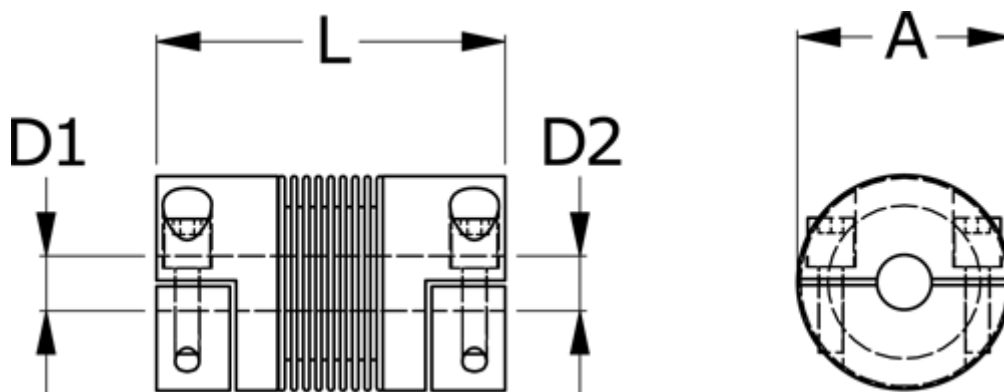

Data Sheet

Article number: 33304H00300772525

Description: Bellow coupling type 4H size30
Length 77 mm, bore 25/25 mm

Measures

A	= 56
D1	= 25
D2	= 25
L	= 77
Nom. torque NM (Tkn)	= 30